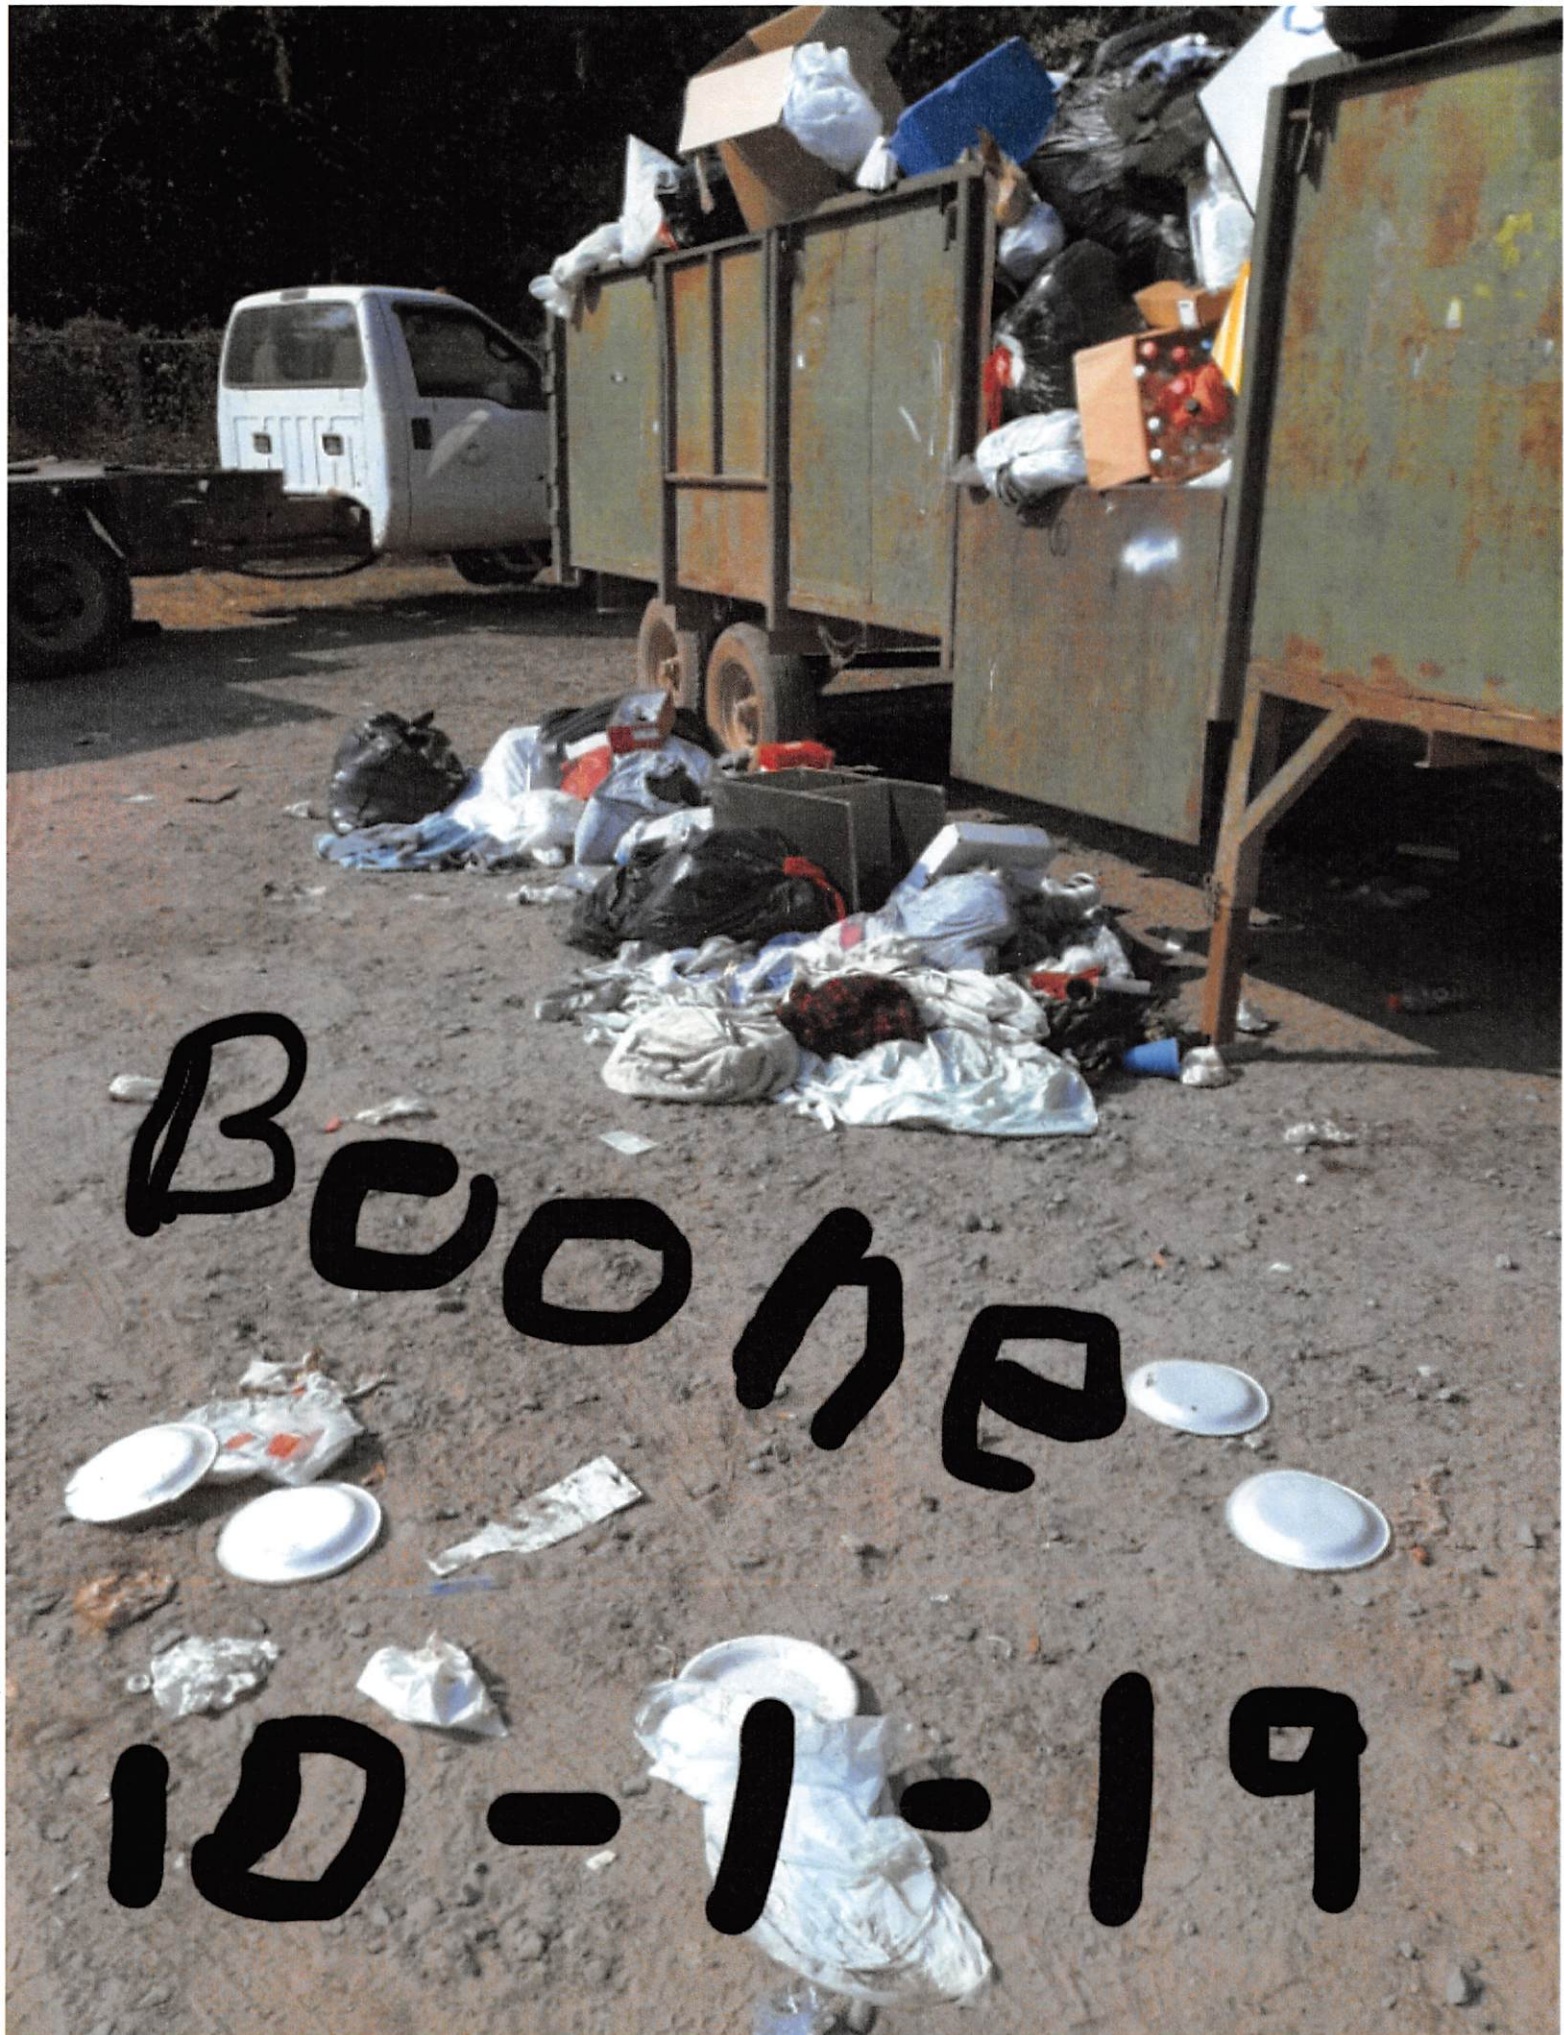

Beohra

10-1-19